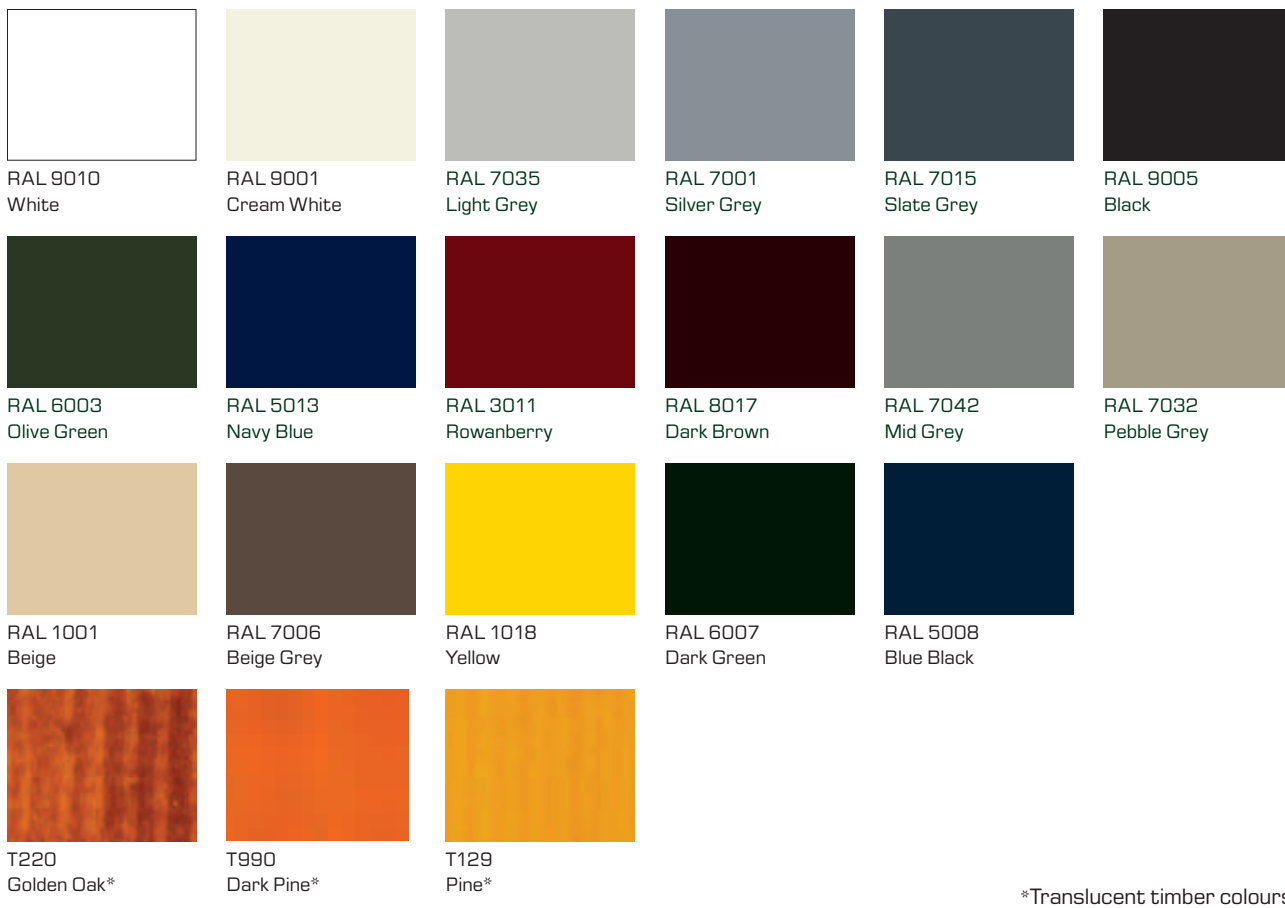

# Colours

Colour is one of the easiest and most effective ways to make a door unique and give it the character you require. Rationel offers a standard range of colours as shown below. For an additional cost you can choose from a range of non-standard RAL colours. The colours shown are an indication of our finishes but are not accurate colour reproductions. Please check with an authorized RAL colour chart.

\*Translucent timber colours